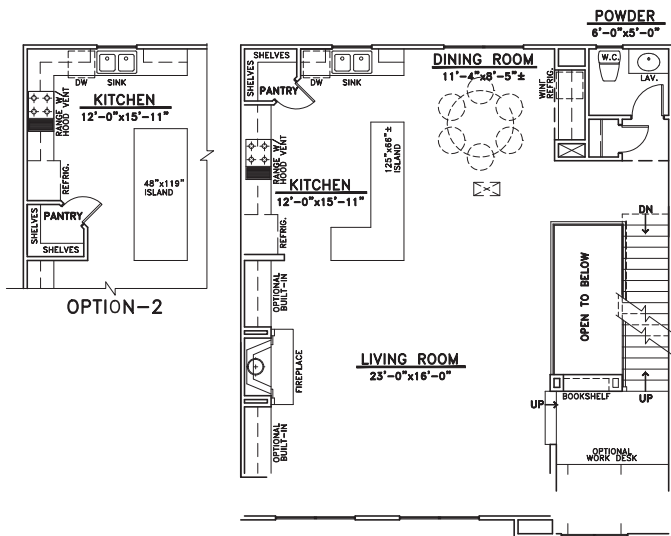

**PLUMBING FIXTURES**

KITCHEN PULL DOWN FAUCET

KITCHEN DOUBLE SINK

KOHLER SHOWER HEAD + TRIM

BATHROOM + TUB KOHLER FAUCET

POWDER BATH MIRROR

POWDER BATH VANITY

POWDER BATH FAUCET

**LIGHTING FIXTURES**

DINING ROOM SIX LIGHT CHANDELIER

ENTRANCE WALL SCONCE

FAMILY ROOM 52" 5 BLADE CEILING FAN + LIGHT

STAIRWELL WALL LIGHT FIXTURE

SECONDARY BATHROOMS VANITY STRIP

CLOSET FIXTURE TWO LIGHT FLUSH MOUNT

MASTER VANITY LIGHT STRIP

VERANDA WALL SCONCE

BEDROOMS 52" 5 BLADE CEILING FAN

FIRST FLOOR

FOURTH FLOOR

SECOND FLOOR

THIRD FLOOR

Total Living Square Footage - 2,701  
Total Covered Square Footage - 3,460  
Architect - Robert Samen Architects

STANDARD FEATURES

- Three bedroom, three and one half bathrooms
- Large rooftop deck with great views
- Transitional style
- Granite and marble countertops throughout
- Energy efficient aluminum windows with thermal break
- Hickory wood floors
- 8' interior doors with lever knobs
- Gourmet appliance package with Bertazonni gas range and U-Line wine refrigerator
- Kohler plumbing fixture package
- Open floor plan perfect for entertaining