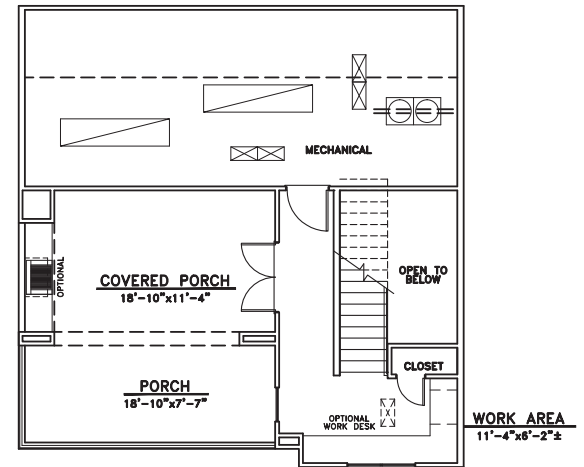

**LIGHTING FIXTURES**

DINING ROOM SIX LIGHT CHANDELIER

ENTRANCE WALL SCONCE

FAMILY ROOM 52" 5 BLADE CEILING FAN + LIGHT

STAIRWELL WALL LIGHT FIXTURE

SECONDARY BATHROOMS VANITY STRIP

CLOSET FIXTURE TWO LIGHT FLUSH MOUNT

MASTER VANITY LIGHT STRIP

VERANDA WALL SCONCE

BEDROOMS 52" 5 BLADE CEILING FAN

FIRST FLOOR

FOURTH FLOOR

SECOND FLOOR

THIRD FLOOR

Total Living Square Footage - 2,701  
Total Covered Square Footage - 3,460  
Architect - Robert Samen Architects