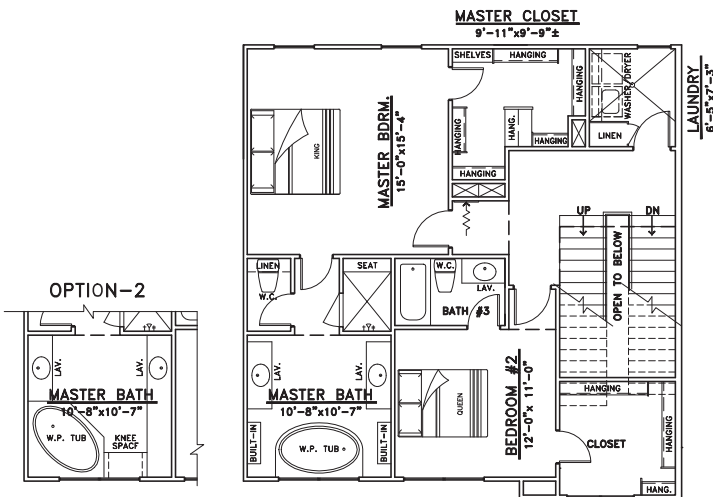

**PLUMBING FIXTURES**

KITCHEN PULL DOWN FAUCET

KITCHEN DOUBLE SINK

KOHLER SHOWER HEAD + TRIM

BATHROOM + TUB KOHLER FAUCET

POWDER BATH MIRROR

POWDER BATH VANITY

POWDER BATH FAUCET

**LIGHTING FIXTURES**

DINING ROOM SIX LIGHT CHANDELIER

ENTRANCE WALL SCONCE

FAMILY ROOM 52" 5 BLADE CEILING FAN + LIGHT

STAIRWELL WALL LIGHT FIXTURE

SECONDARY BATHROOMS VANITY STRIP

CLOSET FIXTURE TWO LIGHT FLUSH MOUNT

MASTER VANITY LIGHT STRIP

VERANDA WALL SCONCE

BEDROOMS 52" 5 BLADE CEILING FAN

FIRST FLOOR

FOURTH FLOOR

SECOND FLOOR

THIRD FLOOR

Total Living Square Footage - 2,701  
Total Covered Square Footage - 3,460  
Architect - Robert Samen Architects

STANDARD FEATURES

- Three bedroom, three and one half bathrooms
- Large rooftop deck with great views
- Transitional style
- Granite and marble countertops throughout
- Energy efficient aluminum windows with thermal break
- Hickory wood floors
- 8' interior doors with lever knobs
- Gourmet appliance package with Bertazonni gas range and U-Line wine refrigerator
- Kohler plumbing fixture package
- Open floor plan perfect for entertaining