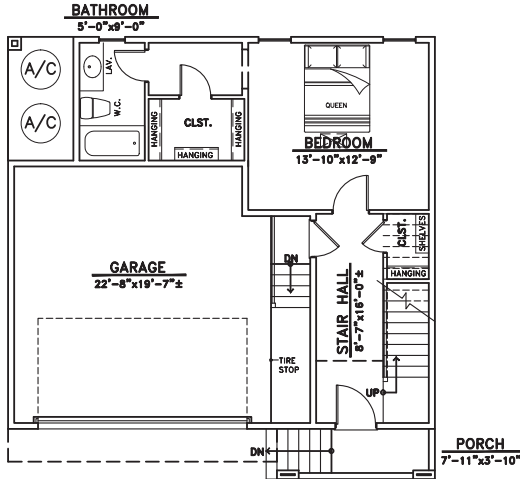

FIRST FLOOR